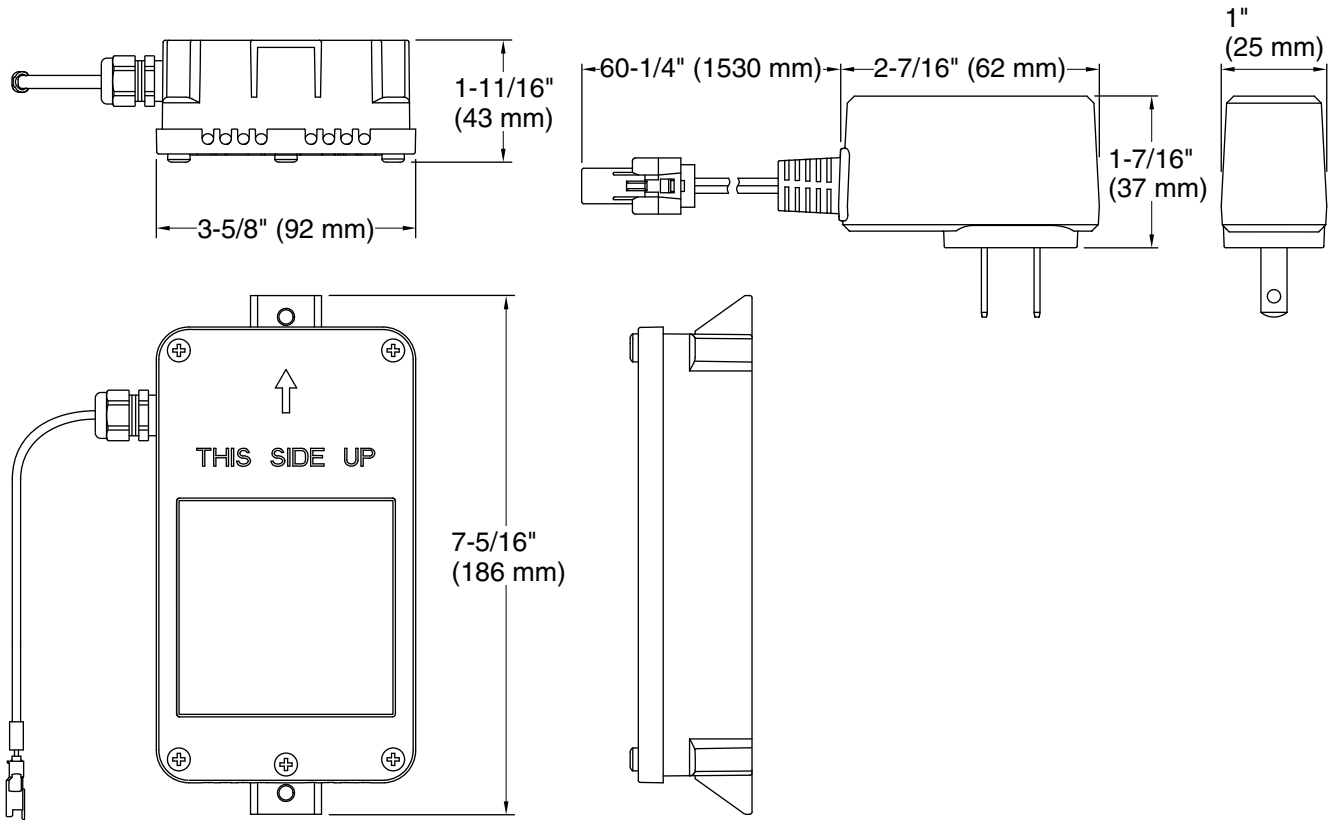

Technology

- Switching power supply technology.

Installation

- Designed for portable or permanent hardwire installations.
- Supplied with 60" (1524 mm) power cord for easy 120-volt installation.
- Rugged ABS construction.

Required Products/Accessories

- K-13487 4' Cable Assembly
- or
- K-13602 6' Cable Assembly
- or
- K-13603 8' Cable Assembly
- or
- K-13604 10' Cable Assembly

Codes/Standards

UL 1310

KOHLER® One-Year Limited Warranty

See website for detailed warranty information.

Required Electrical Service

One circuit required.

120/240 V, 0.3 A, 60 Hz

Technical Information

All product dimensions are nominal.

Installation Type: Wall-mount